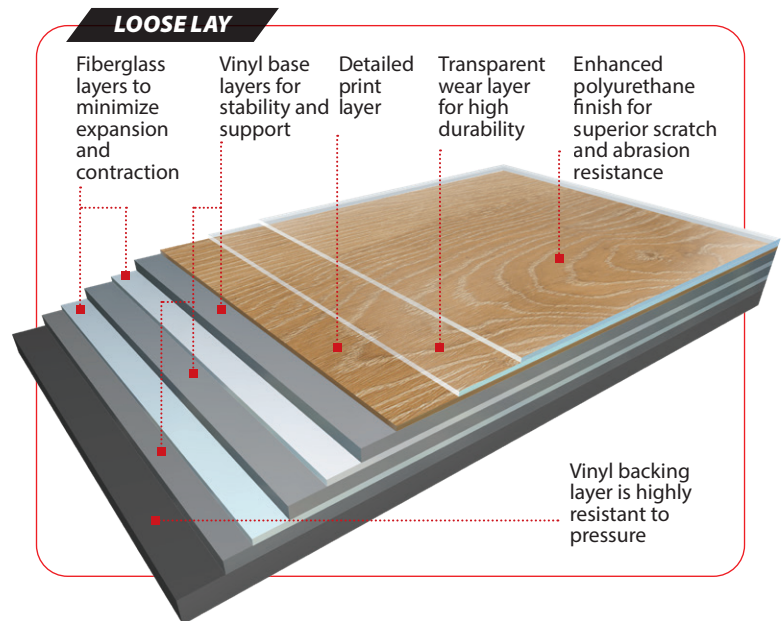

Winchester

GALLERY SERIES **NATCHEZ LOOSE LAY**

4.5mm 20 mil Wear Layer –  
Embossed Loose Lay Planks w/Microbevel

**FEATURES & BENEFITS**

- 6" x 48" planks
- 4.5mm/20 mil: Lifetime Residential Warranty From Date of Purchase; 15-Year Heavy Commercial Warranty from Date of Purchase
- Durability, dependability, and ease of installation make Natchez Loose Lay the right choice
- Finished with a UV-cured urethane that provides superior scratch and scuffing resistance
- Cost effective LVT option that meets the needs of many of your flooring projects
- 100% phthalate free
- FloorScore® Certified

4.5mm/20 mil

**Additional NATCHEZ COLLECTION Constructions** (See Natchez Collection brochure for more details)

**GLUE DOWN** 6" x 48" planks

2.0mm 8 mil Wear Layer –  
Glue Down with Microbevel

2.5mm 20 mil Wear Layer –  
Glue Down with Microbevel